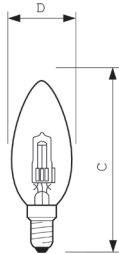

EcoClassic Candle

New generation halogen-technology lamp to replace the standard GLS candle. Offering the same shape, size, and dimming functions. Sold as a twin pack.

Product ID	C	D
Candle	95.5	36

Dimensions in mm

EcoClassic Candle Clear

Shortcode	Wattage (W)	Cap Base	Voltage	Bulb Shape	Luminous Flux Lamp (lm)	Average Lifetime (hrs)	Colour Temperature (K)	Unit	Carton Quantity
EC28WB35FR2BC	28	B22	240V	B35	346	2000	2800	SET	7
EC28WB35FR2SBC	28	B15	240V	B35	346	2000	2800	SET	7
EC28WB35FR2SES	28	E14	240V	B35	346	2000	2800	SET	7

EcoClassic Candle Frosted

Shortcode	Wattage (W)	Cap Base	Voltage	Bulb Shape	Luminous Flux Lamp (lm)	Average Lifetime (hrs)	Colour Temperature (K)	Unit	Carton Quantity
EC28WB35CL2BC	28	B22	240V	B35	346	2000	2800	SET	7
EC28WB35CL2SBC	28	B15	240V	B35	346	2000	2800	SET	7
EC28WB35CL2SES	28	E14	240V	B35	346	2000	2800	SET	7
EC42WB35CL2SES	42	E14	240V	B35	630	2000	2800	SET	7
EC28WB35CL2ES	28	E27	240V	B35	346	2000	2800	SET	7